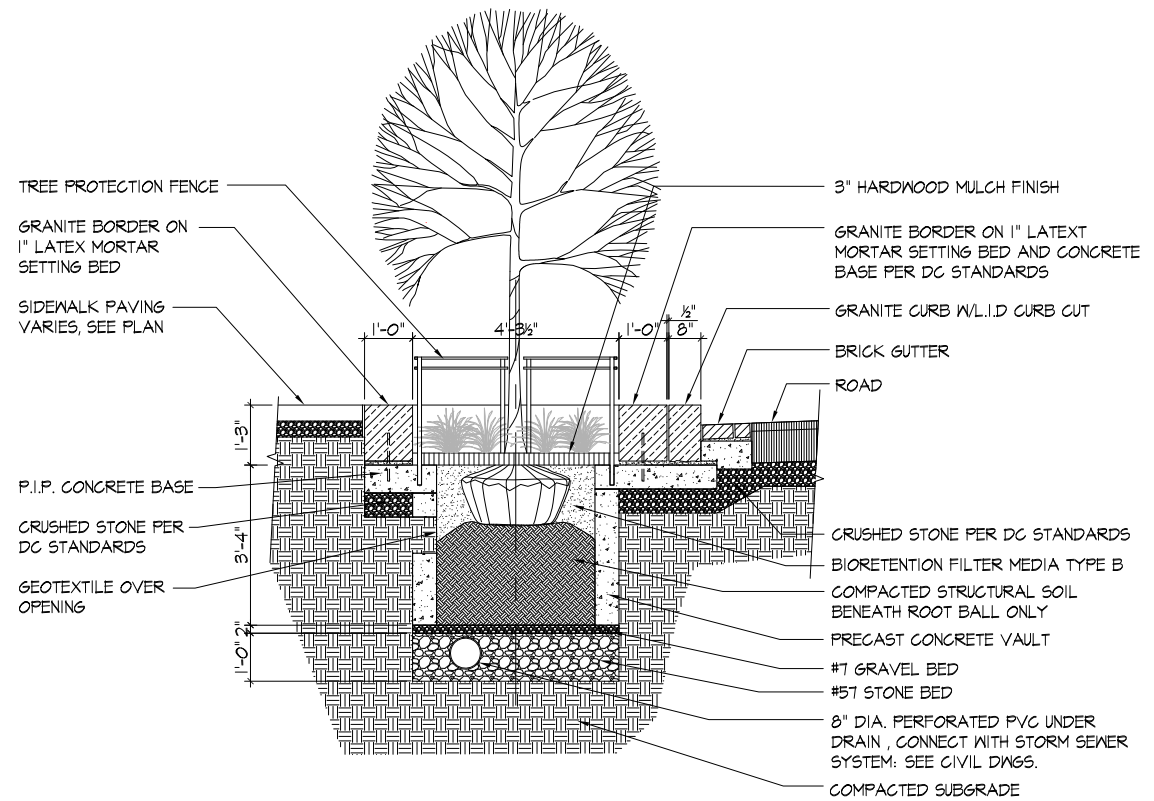

KEY PLAN

LID TREE PLANTING DETAILS

A L.I.D. TREE PLANTING - PLAN
SCALE: 1/8" = 1'-0"

B L.I.D. TREE PLANTING - ISONOMETRIC
SCALE: 1/4" = 1'-0"

C L.I.D. TREE PLANTING - SECTION
SCALE: 1/4" = 1'-0"

D BIORETENTION CURB INLET - SECTION
SCALE : 1/2" = 1'-0"

E BIORETENTION CURB INLET - SECTION/ELEVATION
SCALE : 1/2" = 1'-0"

F L.I.D. GRANITE PAVERS
SCALE : 1/2" = 1'-0"

G PRECAST CONCRETE VAULT
SCALE : 1/4" = 1'-0"

BENCH DETAILS

A BENCH PLAN
SCALE: 1/2" = 1'-0"