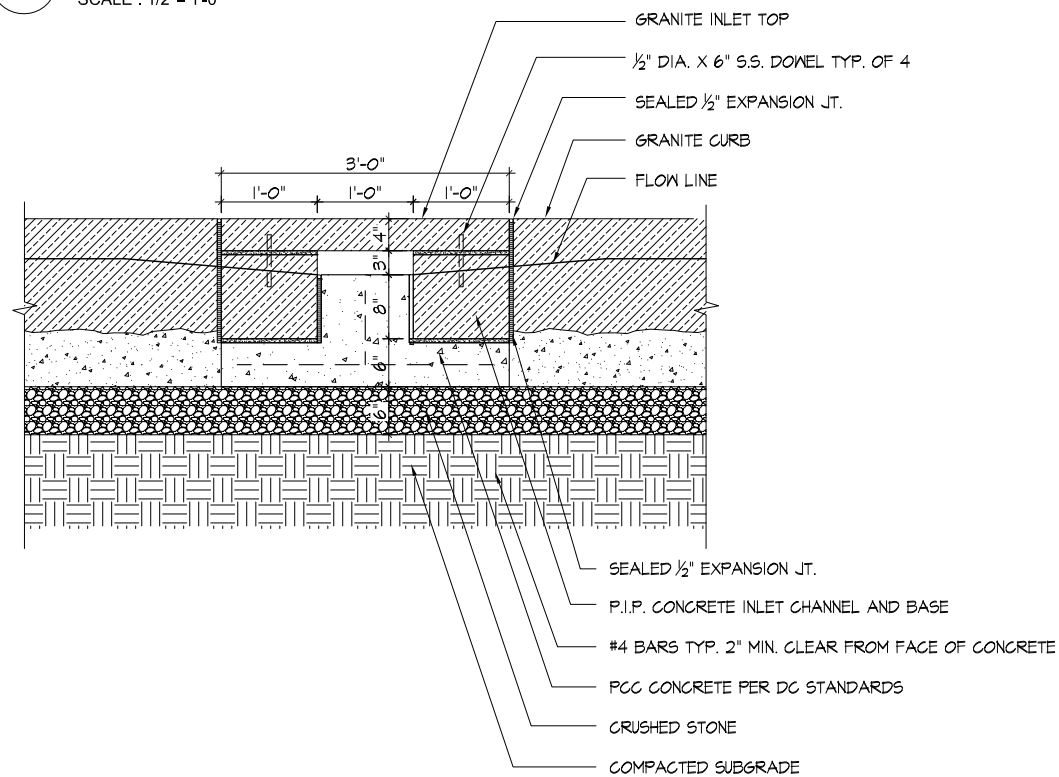

KEY PLAN

LID TREE PLANTING DETAILS

A L.I.D. TREE PLANTING - PLAN
SCALE: 1/8" = 1'-0"

B L.I.D. TREE PLANTING - ISONOMETRIC
SCALE: 1/4" = 1'-0"

C L.I.D. TREE PLANTING - SECTION
SCALE: 1/4" = 1'-0"

D BIORETENTION CURB INLET - SECTION
SCALE : 1/2" = 1'-0"

E BIORETENTION CURB INLET - SECTION/ELEVATION
SCALE : 1/2" = 1'-0"

F L.I.D. GRANITE PAVERS
SCALE : 1/2" = 1'-0"

G PRECAST CONCRETE VAULT
SCALE : 1/4" = 1'-0"

BENCH DETAILS

A BENCH PLAN
SCALE: 1/2" = 1'-0"