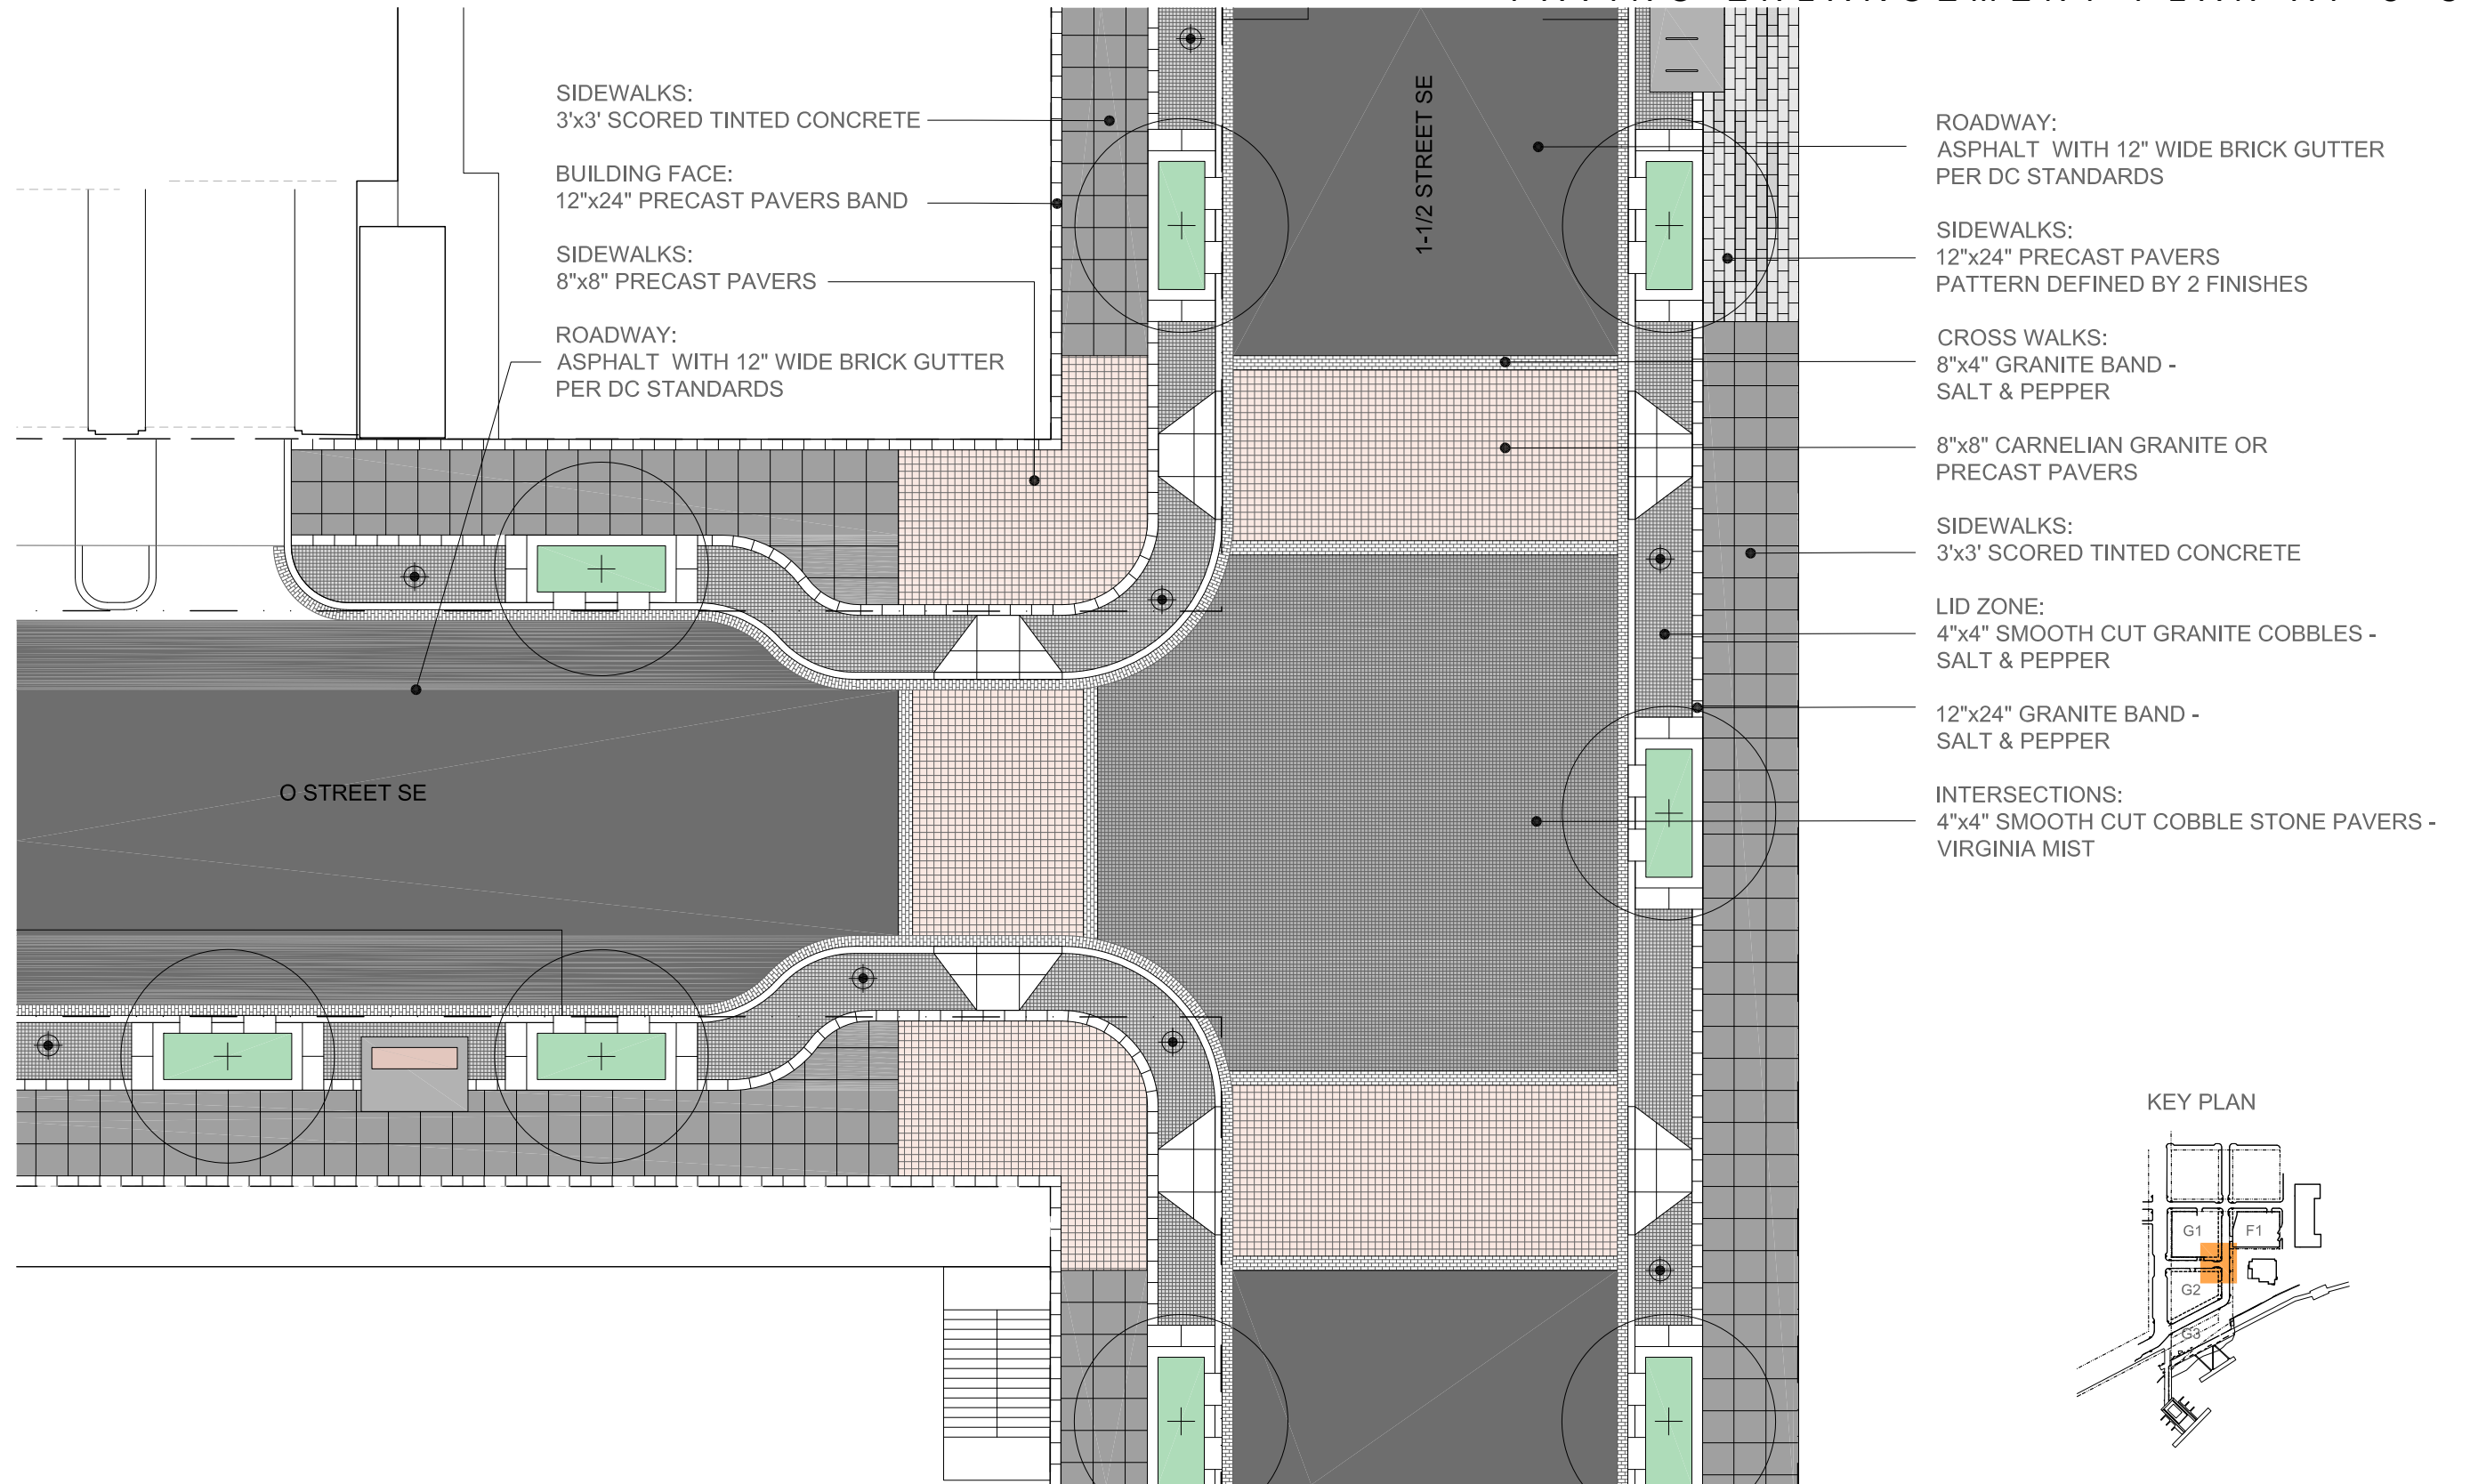

TYPICAL STREET SECTIONS

SECTION C-C

PAVING ENLARGEMENT PLAN AT N PLACE

- INTERSECTIONS:
4"x4" SMOOTH CUT COBBLE
STONE PAVERS - VIRGINIA MIST
- LID ZONE:
12"x24" GRANITE BAND -
SALT & PEPPER
- 4"x4" SMOOTH CUT GRANITE COBBLES -
SALT & PEPPER
- ROADWAY:
ASPHALT WITH 12" WIDE BRICK GUTTER
PER DC STANDARDS
- CROSS WALKS:
8"x8" CARNELIAN GRANITE OR
PRECAST PAVERS
- 8"x4" GRANITE BAND -
SALT & PEPPER
- SIDEWALKS:
12"x24" PRECAST PAVERS
PATTERN DEFINED BY 2 FINISHES
- BUILDING FACE:
12"x24" GRANITE BAND
- SIDEWALKS:
8"x8" PRECAST PAVERS
- RETAIL PLAZA:
24"x24" PRECAST PAVERS OR GRANITE

- SIDEWALKS:
3'x3' SCORED TINTED CONCRETE
- SIDEWALKS:
8"x8" PRECAST PAVERS
- BUILDING FACE:
12"x24" PRECAST PAVERS BAND
- RETAIL PLAZA:
24"x24" PRECAST PAVERS OR
GRANITE
- LID ZONE:
4"x4" SMOOTH CUT GRANITE COBBLES -
SALT & PEPPER
- 12"x24" GRANITE BAND -
SALT & PEPPER

PAVING ENLARGEMENT PLAN AT O ST

SIDEWALKS:
3'x3' SCORED TINTED CONCRETE

BUILDING FACE:
12"x24" PRECAST PAVERS BAND

SIDEWALKS:
8"x8" PRECAST PAVERS

ROADWAY:
ASPHALT WITH 12" WIDE BRICK GUTTER
PER DC STANDARDS

KEY PLAN

LID TREE PLANTING DETAILS

A L.I.D. TREE PLANTING - PLAN
SCALE: 1/8" = 1'-0"

B L.I.D. TREE PLANTING - ISONOMETRIC
SCALE: 1/4" = 1'-0"

C L.I.D. TREE PLANTING - SECTION
SCALE: 1/4" = 1'-0"

D BIORETENTION CURB INLET - SECTION
SCALE : 1/2" = 1'-0"