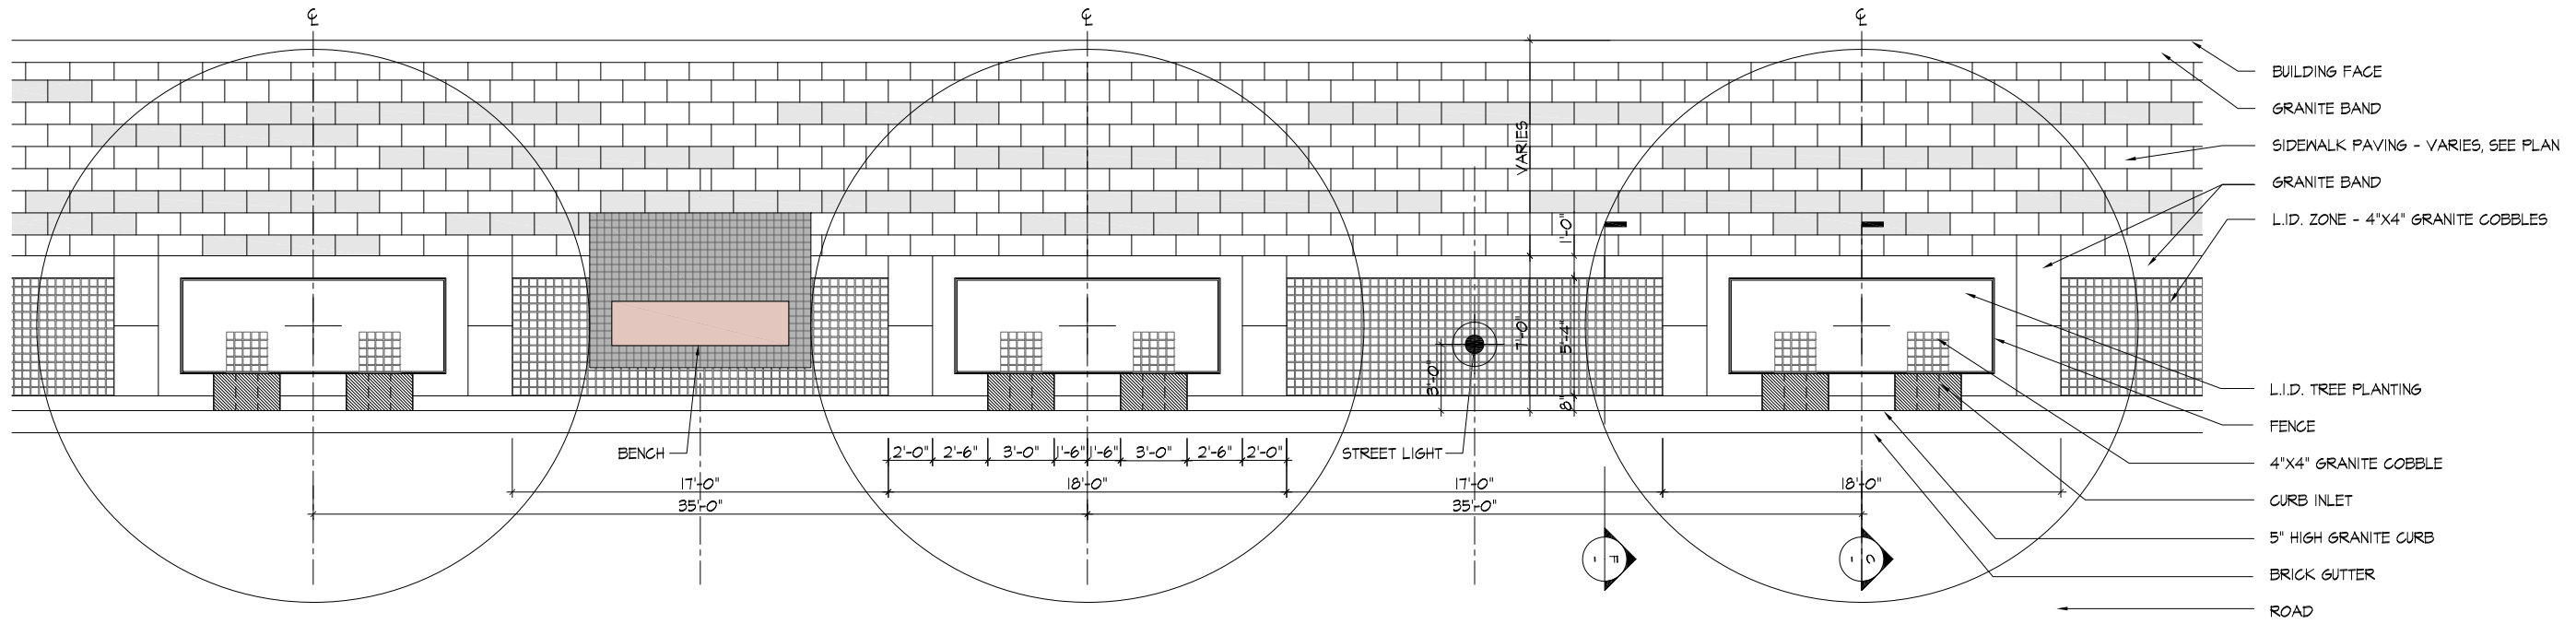

SIDEWALKS:
3'x3' SCORED TINTED CONCRETE

LID ZONE:
4"x4" SMOOTH CUT GRANITE COBBLES -
SALT & PEPPER

12"x24" GRANITE BAND -
SALT & PEPPER

INTERSECTIONS:
4"x4" SMOOTH CUT COBBLE STONE PAVERS -
VIRGINIA MIST

KEY PLAN

LID TREE PLANTING DETAILS

A L.I.D. TREE PLANTING - PLAN
SCALE: 1/8" = 1'-0"

B L.I.D. TREE PLANTING - ISONOMETRIC
SCALE: 1/4" = 1'-0"

C L.I.D. TREE PLANTING - SECTION
SCALE: 1/4" = 1'-0"

D BIORETENTION CURB INLET - SECTION
SCALE : 1/2" = 1'-0"