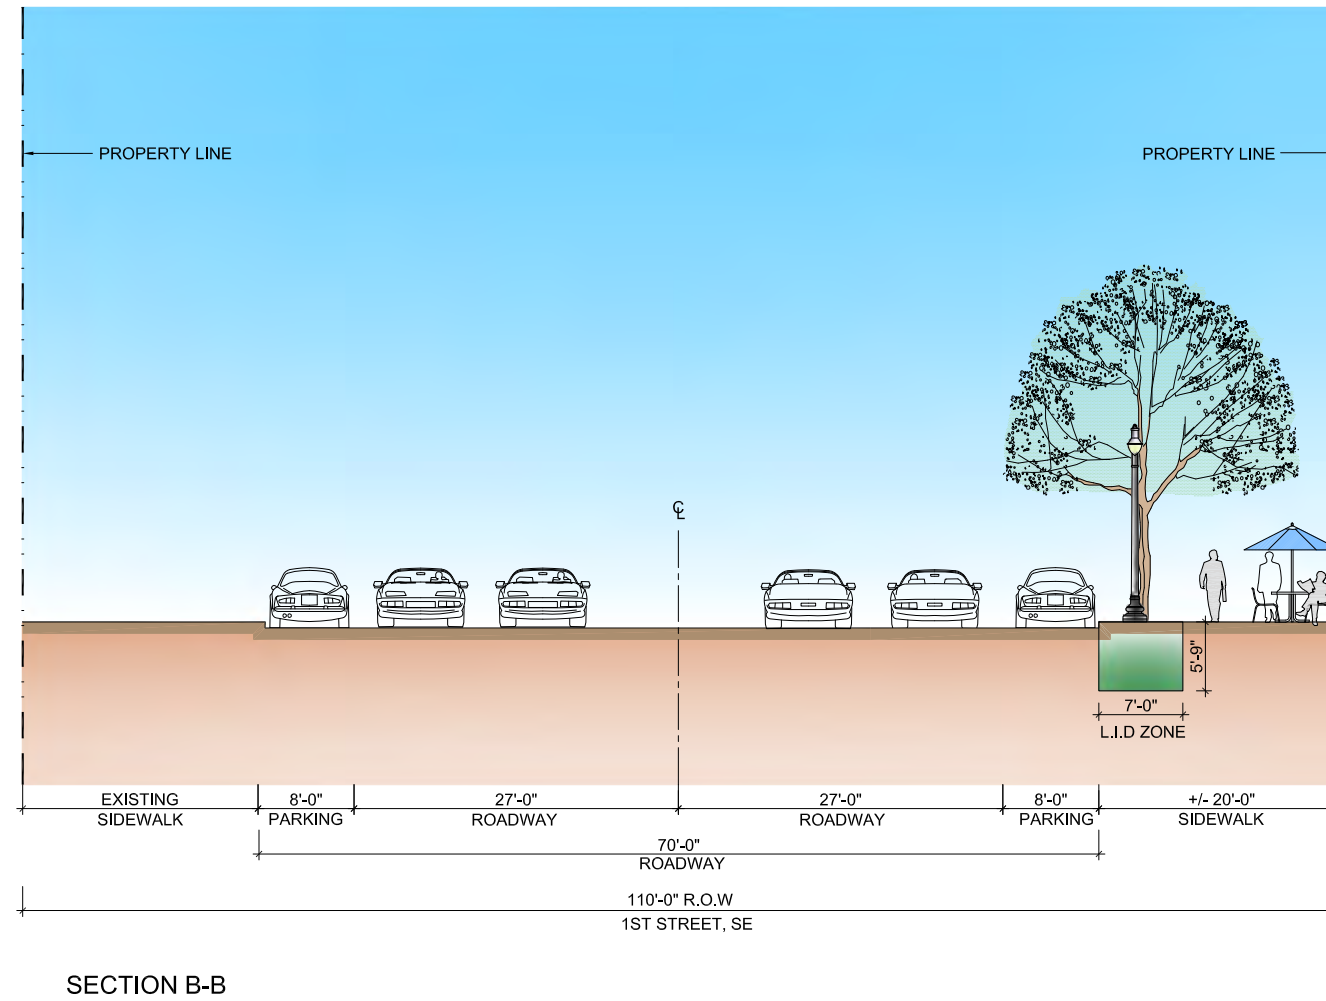

TYPICAL STREET SECTIONS

SECTION C-C

PAVING ENLARGEMENT PLAN AT N PLACE

- INTERSECTIONS:
4"x4" SMOOTH CUT COBBLE
STONE PAVERS - VIRGINIA MIST
- LID ZONE:
12"x24" GRANITE BAND -
SALT & PEPPER
- 4"x4" SMOOTH CUT GRANITE COBBLES -
SALT & PEPPER
- ROADWAY:
ASPHALT WITH 12" WIDE BRICK GUTTER
PER DC STANDARDS
- CROSS WALKS:
8"x8" CARNELIAN GRANITE OR
PRECAST PAVERS
- 8"x4" GRANITE BAND -
SALT & PEPPER
- SIDEWALKS:
12"x24" PRECAST PAVERS
PATTERN DEFINED BY 2 FINISHES
- BUILDING FACE:
12"x24" GRANITE BAND
- SIDEWALKS:
8"x8" PRECAST PAVERS
- RETAIL PLAZA:
24"x24" PRECAST PAVERS OR GRANITE

- SIDEWALKS:
3'x3' SCORED TINTED CONCRETE
- SIDEWALKS:
8"x8" PRECAST PAVERS
- BUILDING FACE:
12"x24" PRECAST PAVERS BAND
- RETAIL PLAZA:
24"x24" PRECAST PAVERS OR
GRANITE
- LID ZONE:
4"x4" SMOOTH CUT GRANITE COBBLES -
SALT & PEPPER
- 12"x24" GRANITE BAND -
SALT & PEPPER

ROADWAY:
ASPHALT WITH 12" WIDE BRICK GUTTER
PER DC STANDARDS

SIDEWALKS:
12"x24" PRECAST PAVERS
PATTERN DEFINED BY 2 FINISHES

CROSS WALKS:
8"x4" GRANITE BAND -
SALT & PEPPER

8"x8" CARNELIAN GRANITE OR
PRECAST PAVERS

KEY PLAN

LID TREE PLANTING DETAILS

A L.I.D. TREE PLANTING - PLAN
SCALE: 1/8" = 1'-0"

B L.I.D. TREE PLANTING - ISONOMETRIC
SCALE: 1/4" = 1'-0"

C L.I.D. TREE PLANTING - SECTION
SCALE: 1/4" = 1'-0"

D BIORETENTION CURB INLET - SECTION
SCALE : 1/2" = 1'-0"