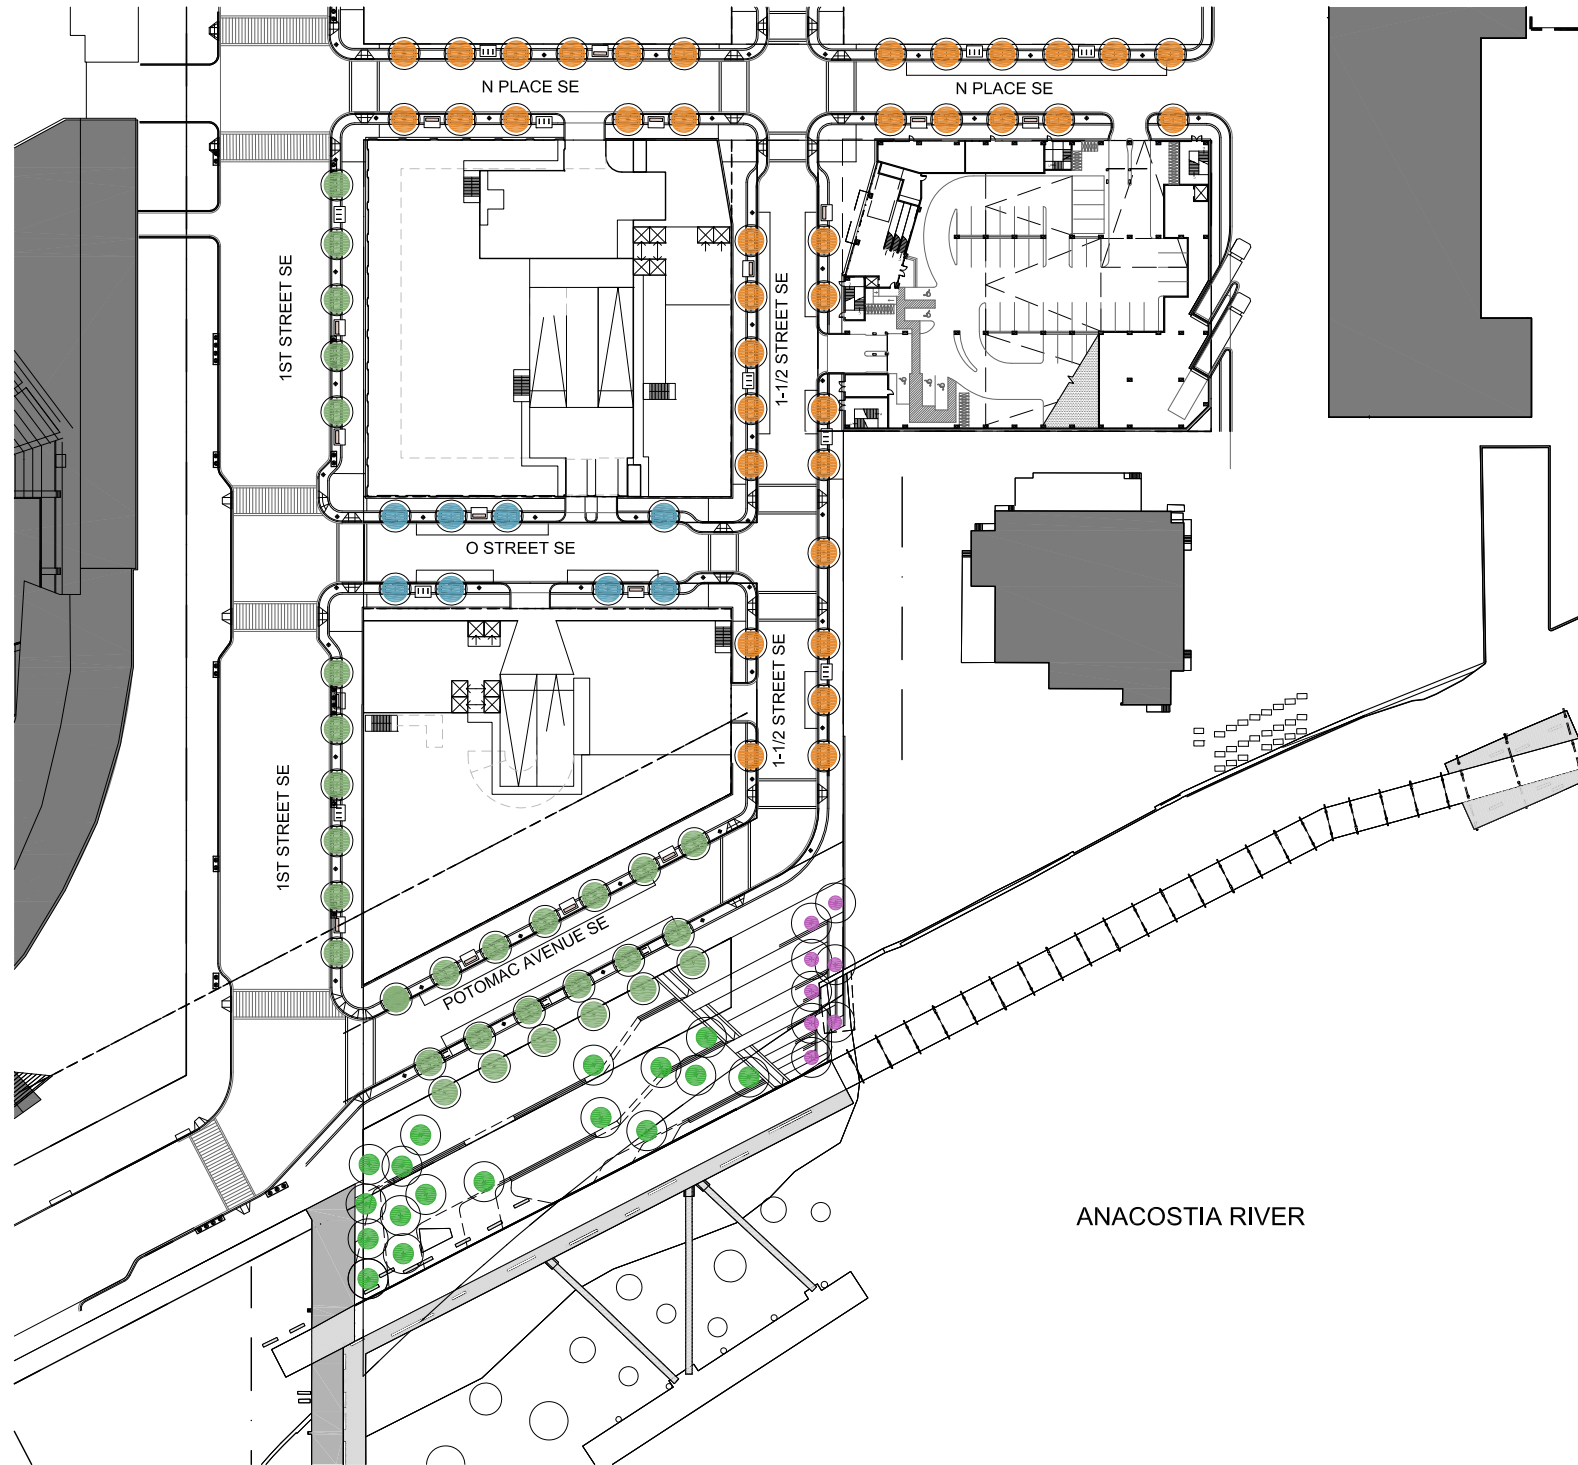

TYPICAL STREET SECTIONS

SECTION C-C

PAVING ENLARGEMENT PLAN AT N PLACE

- INTERSECTIONS:
4"x4" SMOOTH CUT COBBLE
STONE PAVERS - VIRGINIA MIST
- LID ZONE:
12"x24" GRANITE BAND -
SALT & PEPPER
- 4"x4" SMOOTH CUT GRANITE COBBLES -
SALT & PEPPER
- ROADWAY:
ASPHALT WITH 12" WIDE BRICK GUTTER
PER DC STANDARDS
- CROSS WALKS:
8"x8" CARNELIAN GRANITE OR
PRECAST PAVERS
- 8"x4" GRANITE BAND -
SALT & PEPPER
- SIDEWALKS:
12"x24" PRECAST PAVERS
PATTERN DEFINED BY 2 FINISHES
- BUILDING FACE:
12"x24" GRANITE BAND
- SIDEWALKS:
8"x8" PRECAST PAVERS
- RETAIL PLAZA:
24"x24" PRECAST PAVERS OR GRANITE

KEY PLAN

LID TREE PLANTING DETAILS

A L.I.D. TREE PLANTING - PLAN
SCALE: 1/8" = 1'-0"

B L.I.D. TREE PLANTING - ISONOMETRIC
SCALE: 1/4" = 1'-0"

C L.I.D. TREE PLANTING - SECTION
SCALE: 1/4" = 1'-0"

D BIORETENTION CURB INLET - SECTION
SCALE : 1/2" = 1'-0"

B 8'-6" BENCH PLAN AND ELEVATION - OPT 1
SCALE: 1/2" = 1'-0"

C 10'-0" BENCH PLAN AND ELEVATION
SCALE: 1/2" = 1'-0"

D 8'-6" BENCH PLAN AND ELEVATION - OPT 2
SCALE: 1/2" = 1'-0"

E 8'-6" BENCH ISOMETRIC VIEWS
SCALE : NTS

F 10'-0" BACKLESS BENCH ISOMETRIC VIEWS
SCALE : 1/2"= 1'-0"

TREE PLANTING PLANS

● PLATANUS OCCIDENTALIS
AMERICAN SYCAMORE

● FRAXINUS PANNSYLVANICA
GREEN ASH

● ULMUS PARVIFOLIA
CHINESE ELM

● GLEDITSIA TRIACANTHOS
HONEY LOCUST