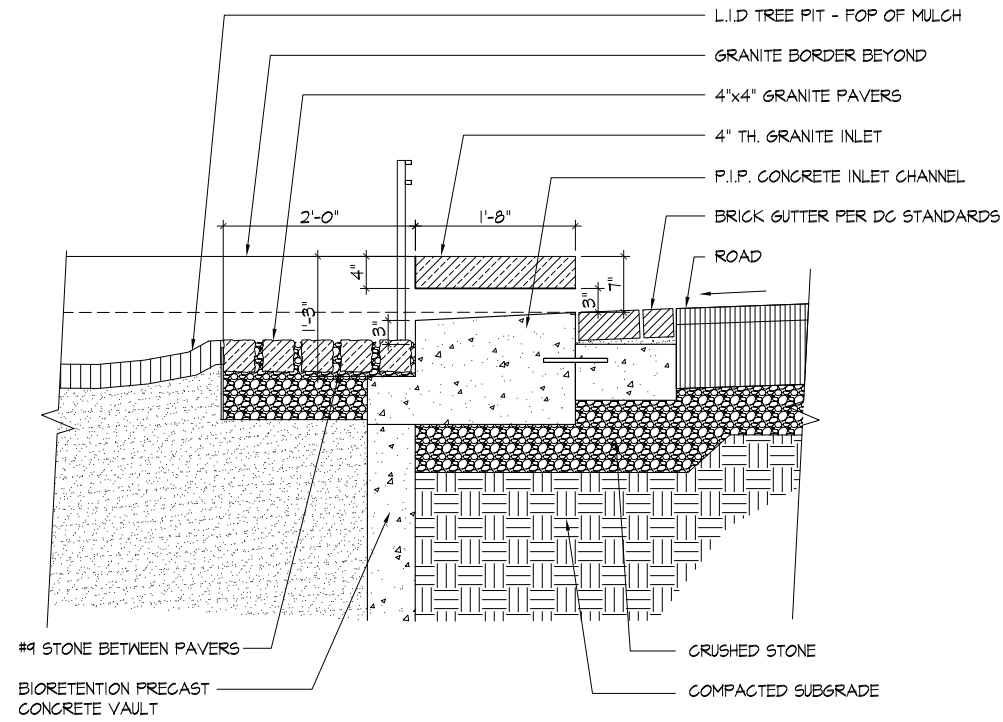

KEY PLAN

LID TREE PLANTING DETAILS

A L.I.D. TREE PLANTING - PLAN
SCALE: 1/8" = 1'-0"

B L.I.D. TREE PLANTING - ISONOMETRIC
SCALE: 1/4" = 1'-0"

C L.I.D. TREE PLANTING - SECTION
SCALE: 1/4" = 1'-0"

D BIORETENTION CURB INLET - SECTION
SCALE : 1/2" = 1'-0"

E BIORETENTION CURB INLET - SECTION/ELEVATION
SCALE : 1/2" = 1'-0"

F L.I.D. GRANITE PAVERS
SCALE : 1/2" = 1'-0"

G PRECAST CONCRETE VAULT
SCALE : 1/4" = 1'-0"

BENCH DETAILS

A BENCH PLAN
SCALE: 1/2" = 1'-0"