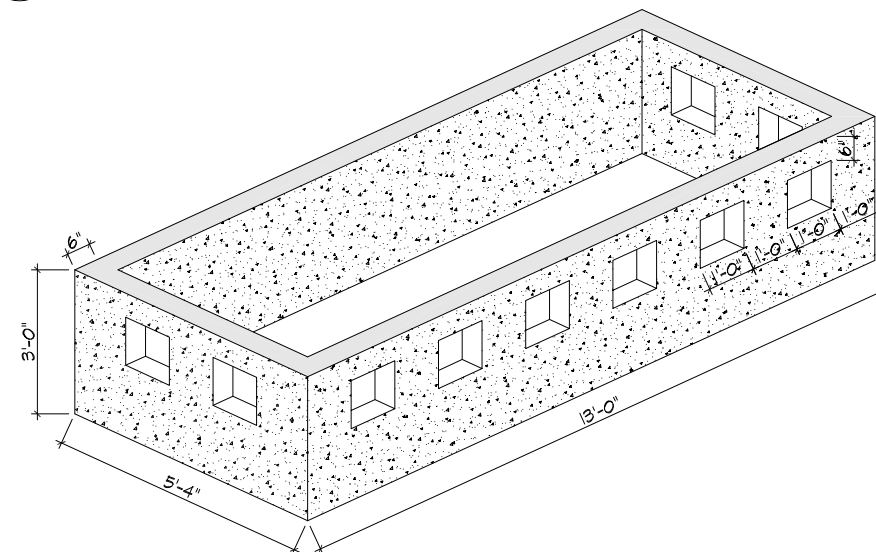

KEY PLAN

LID TREE PLANTING DETAILS

A L.I.D. TREE PLANTING - PLAN
SCALE: 1/8" = 1'-0"

B L.I.D. TREE PLANTING - ISONOMETRIC
SCALE: 1/4" = 1'-0"

C L.I.D. TREE PLANTING - SECTION
SCALE: 1/4" = 1'-0"

D BIORETENTION CURB INLET - SECTION
SCALE : 1/2" = 1'-0"

E BIORETENTION CURB INLET - SECTION/ELEVATION
SCALE : 1/2" = 1'-0"

F L.I.D. GRANITE PAVERS
SCALE : 1/2" = 1'-0"

G PRECAST CONCRETE VAULT
SCALE : 1/4" = 1'-0"

BENCH DETAILS

A BENCH PLAN
SCALE: 1/2" = 1'-0"