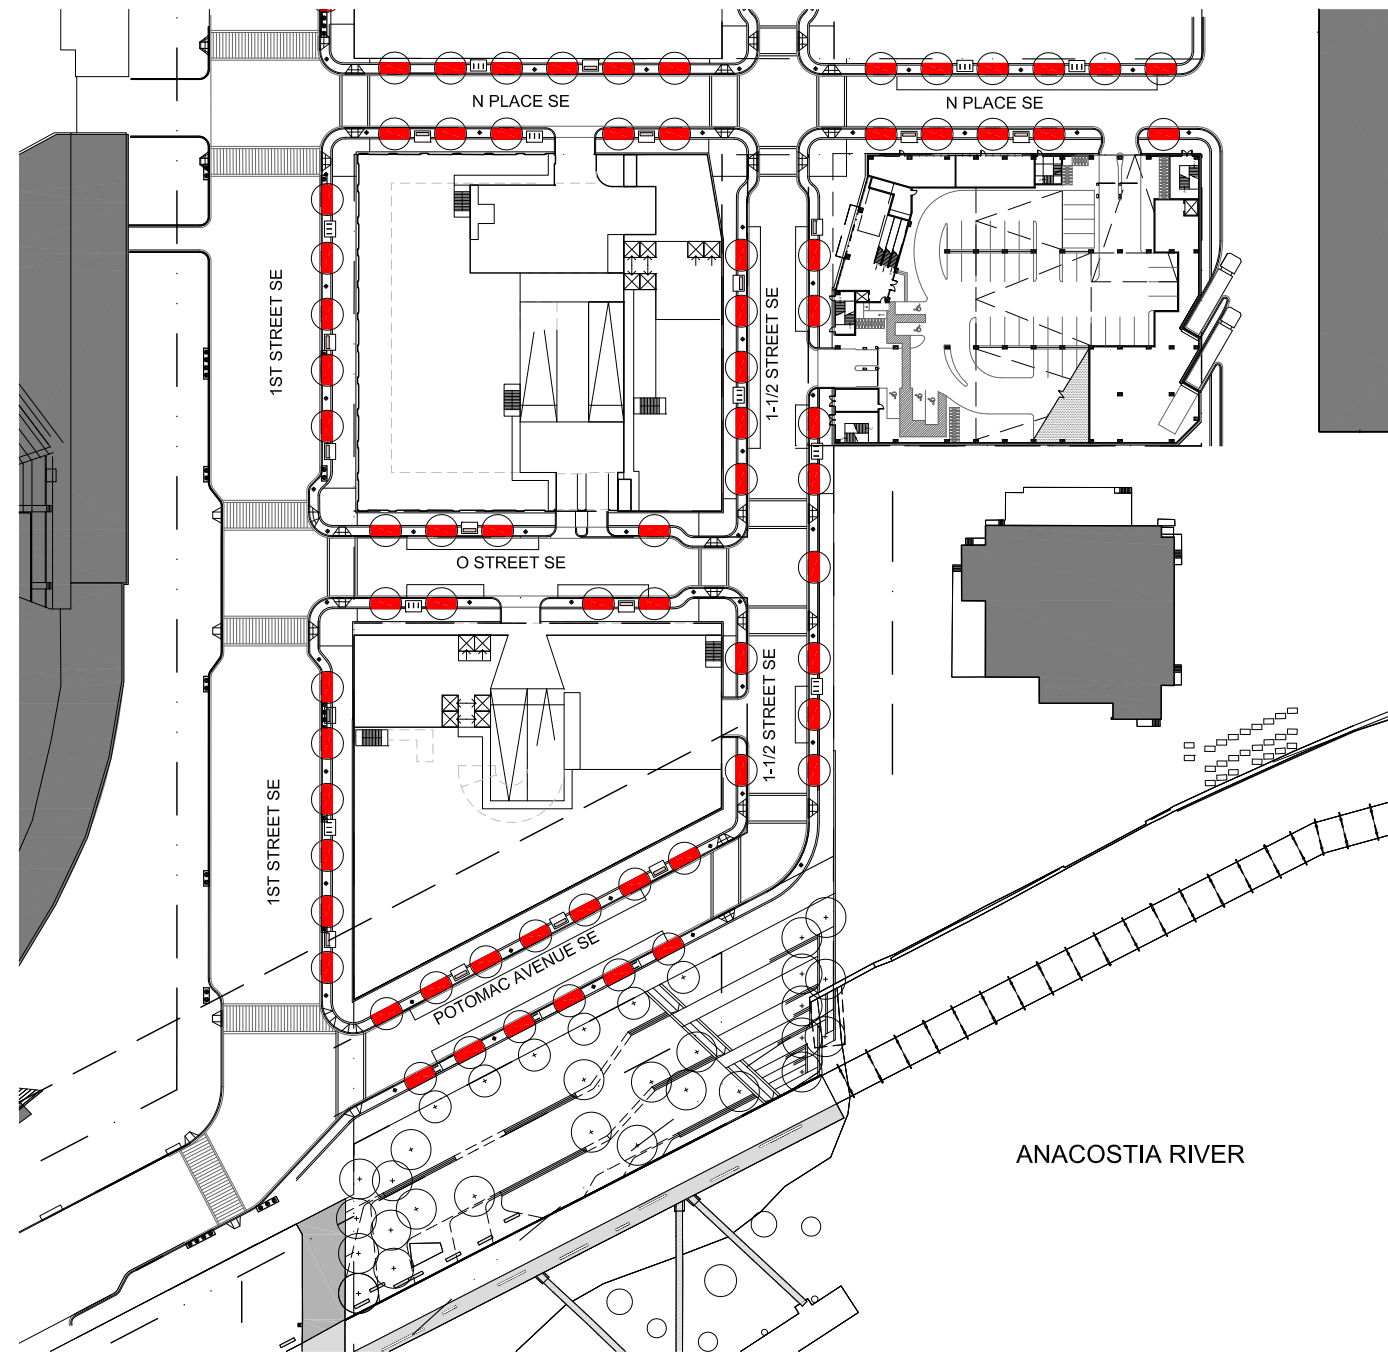

PARK PLANTING TYPE DIAGRAM

LID PLANTING TYPE 1