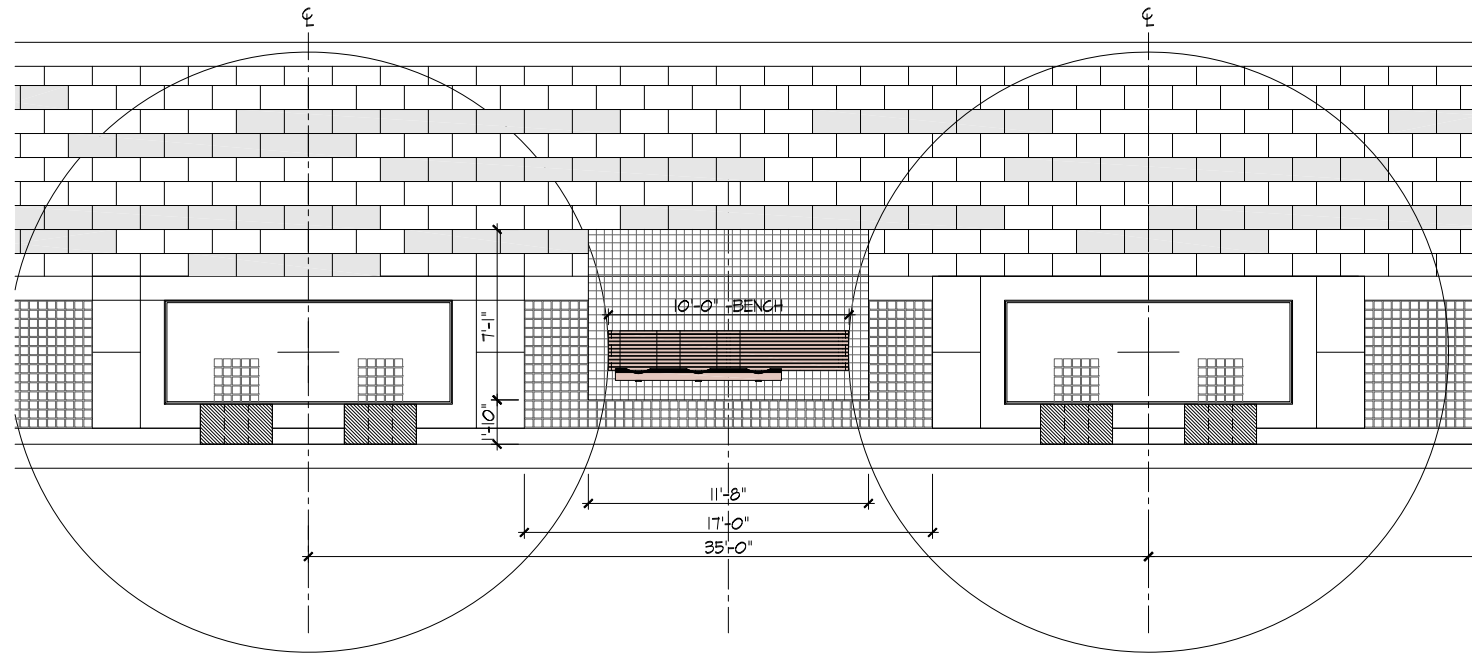

KEY PLAN

LID TREE PLANTING DETAILS

A L.I.D. TREE PLANTING - PLAN
SCALE: 1/8" = 1'-0"

B L.I.D. TREE PLANTING - ISONOMETRIC
SCALE: 1/4" = 1'-0"

C L.I.D. TREE PLANTING - SECTION
SCALE: 1/4" = 1'-0"

D BIORETENTION CURB INLET - SECTION
SCALE : 1/2" = 1'-0"

E BIORETENTION CURB INLET - SECTION/ELEVATION
SCALE : 1/2" = 1'-0"

F L.I.D. GRANITE PAVERS
SCALE : 1/2" = 1'-0"

G PRECAST CONCRETE VAULT
SCALE : 1/4" = 1'-0"

BENCH DETAILS

A BENCH PLAN
SCALE: 1/2" = 1'-0"

B 8'-6" BENCH PLAN AND ELEVATION - OPT 1
SCALE: 1/2" = 1'-0"

C 10'-0" BENCH PLAN AND ELEVATION
SCALE: 1/2" = 1'-0"

D 8'-6" BENCH PLAN AND ELEVATION - OPT 2
SCALE: 1/2" = 1'-0"

E 8'-6" BENCH ISOMETRIC VIEWS
SCALE : NTS