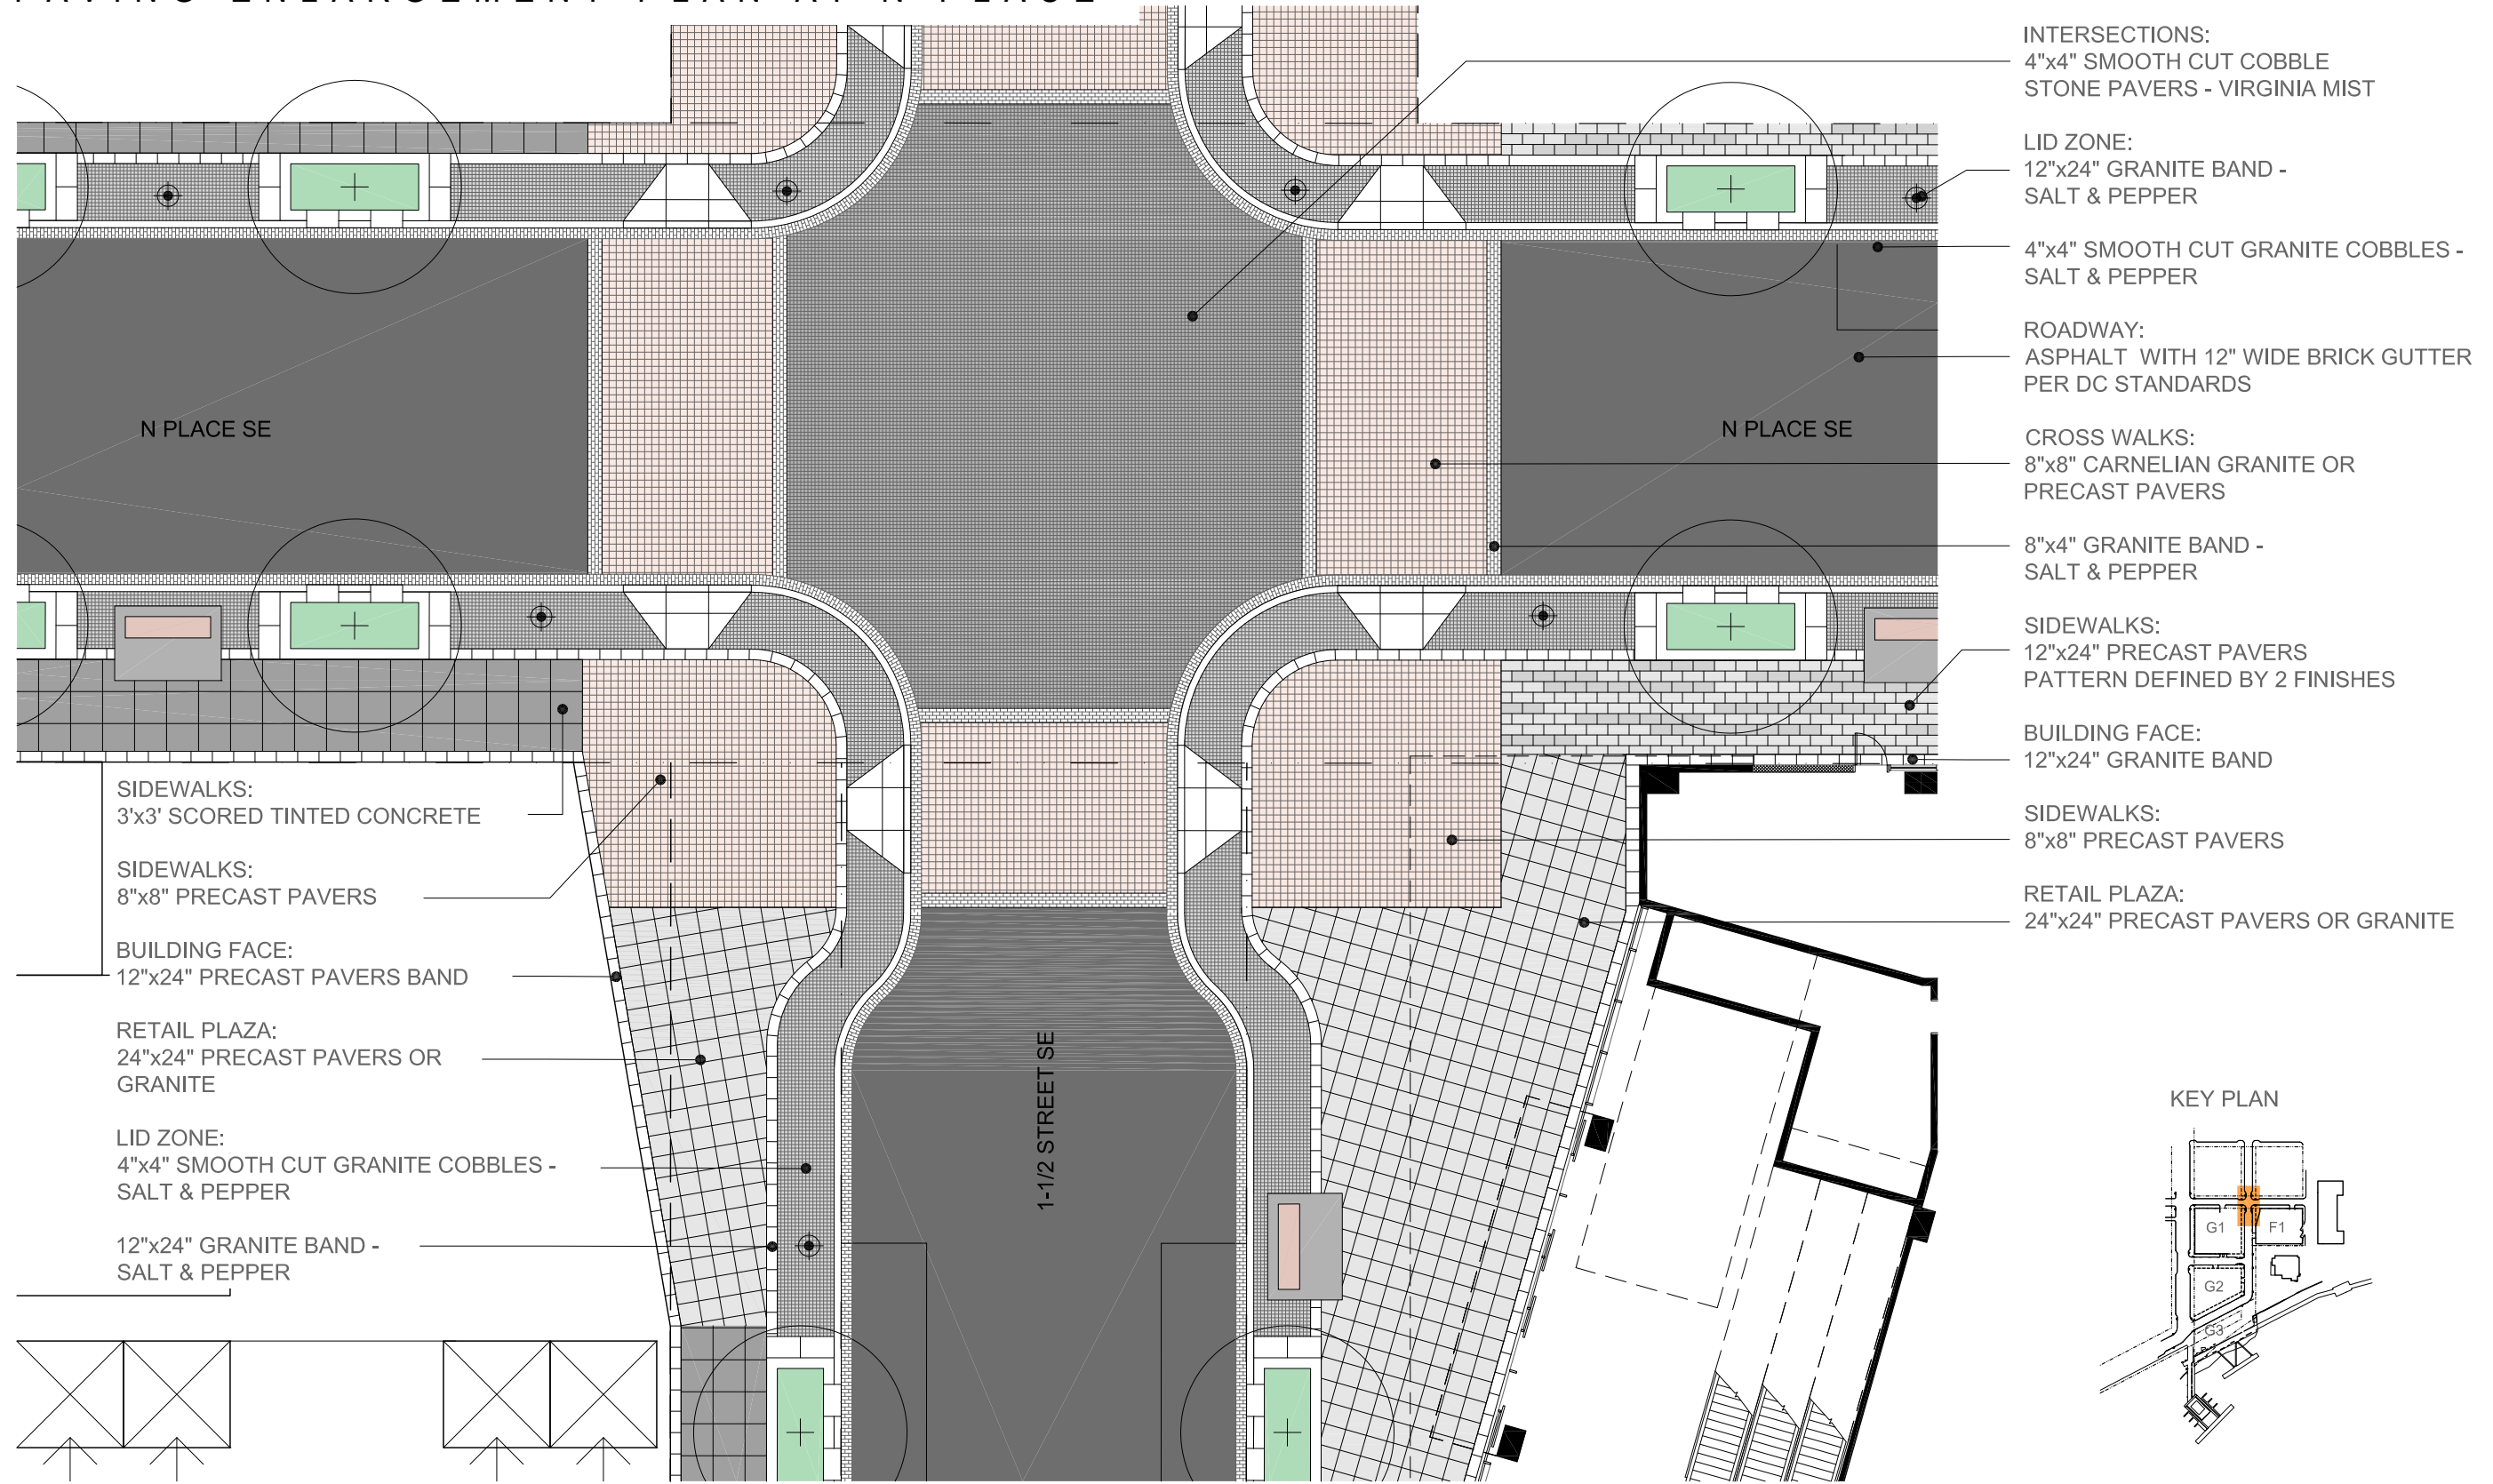

TYPICAL STREET SECTIONS

SECTION C-C

PAVING ENLARGEMENT PLAN AT N PLACE

- INTERSECTIONS:
4"x4" SMOOTH CUT COBBLE
STONE PAVERS - VIRGINIA MIST
- LID ZONE:
12"x24" GRANITE BAND -
SALT & PEPPER
- 4"x4" SMOOTH CUT GRANITE COBBLES -
SALT & PEPPER
- ROADWAY:
ASPHALT WITH 12" WIDE BRICK GUTTER
PER DC STANDARDS
- CROSS WALKS:
8"x8" CARNELIAN GRANITE OR
PRECAST PAVERS
- 8"x4" GRANITE BAND -
SALT & PEPPER
- SIDEWALKS:
12"x24" PRECAST PAVERS
PATTERN DEFINED BY 2 FINISHES
- BUILDING FACE:
12"x24" GRANITE BAND
- SIDEWALKS:
8"x8" PRECAST PAVERS
- RETAIL PLAZA:
24"x24" PRECAST PAVERS OR GRANITE

- SIDEWALKS:
3'x3' SCORED TINTED CONCRETE
- SIDEWALKS:
8"x8" PRECAST PAVERS
- BUILDING FACE:
12"x24" PRECAST PAVERS BAND
- RETAIL PLAZA:
24"x24" PRECAST PAVERS OR
GRANITE
- LID ZONE:
4"x4" SMOOTH CUT GRANITE COBBLES -
SALT & PEPPER
- 12"x24" GRANITE BAND -
SALT & PEPPER

PAVING ENLARGEMENT PLAN AT O ST

SIDEWALKS:
3'x3' SCORED TINTED CONCRETE

BUILDING FACE:
12"x24" PRECAST PAVERS BAND

SIDEWALKS:
8"x8" PRECAST PAVERS

ROADWAY:
ASPHALT WITH 12" WIDE BRICK GUTTER
PER DC STANDARDS

KEY PLAN

LID TREE PLANTING DETAILS

A L.I.D. TREE PLANTING - PLAN
SCALE: 1/8" = 1'-0"

B L.I.D. TREE PLANTING - ISONOMETRIC
SCALE: 1/4" = 1'-0"

C L.I.D. TREE PLANTING - SECTION
SCALE: 1/4" = 1'-0"

D BIORETENTION CURB INLET - SECTION
SCALE : 1/2" = 1'-0"