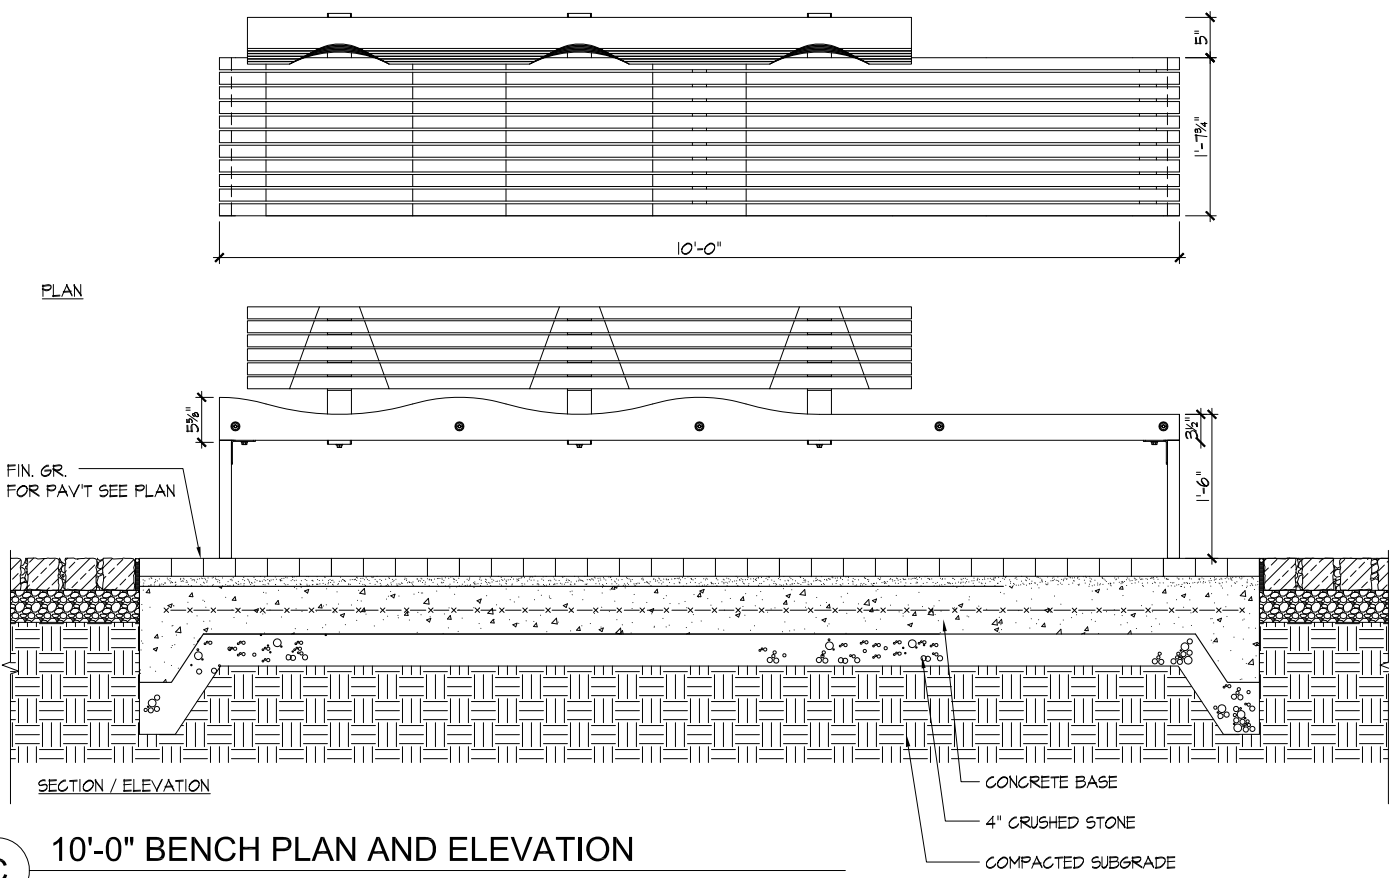

KEY PLAN

LID TREE PLANTING DETAILS

A L.I.D. TREE PLANTING - PLAN
SCALE: 1/8" = 1'-0"

B L.I.D. TREE PLANTING - ISONOMETRIC
SCALE: 1/4" = 1'-0"

C L.I.D. TREE PLANTING - SECTION
SCALE: 1/4" = 1'-0"

D BIORETENTION CURB INLET - SECTION
SCALE : 1/2" = 1'-0"

E BIORETENTION CURB INLET - SECTION/ELEVATION
SCALE : 1/2" = 1'-0"

F L.I.D. GRANITE PAVERS
SCALE : 1/2" = 1'-0"

G PRECAST CONCRETE VAULT
SCALE : 1/4" = 1'-0"

BENCH DETAILS

A BENCH PLAN
SCALE: 1/2" = 1'-0"

B 8'-6" BENCH PLAN AND ELEVATION - OPT 1
SCALE: 1/2" = 1'-0"

C 10'-0" BENCH PLAN AND ELEVATION
SCALE: 1/2" = 1'-0"

D 8'-6" BENCH PLAN AND ELEVATION - OPT 2
SCALE: 1/2" = 1'-0"

E 8'-6" BENCH ISOMETRIC VIEWS
SCALE : NTS