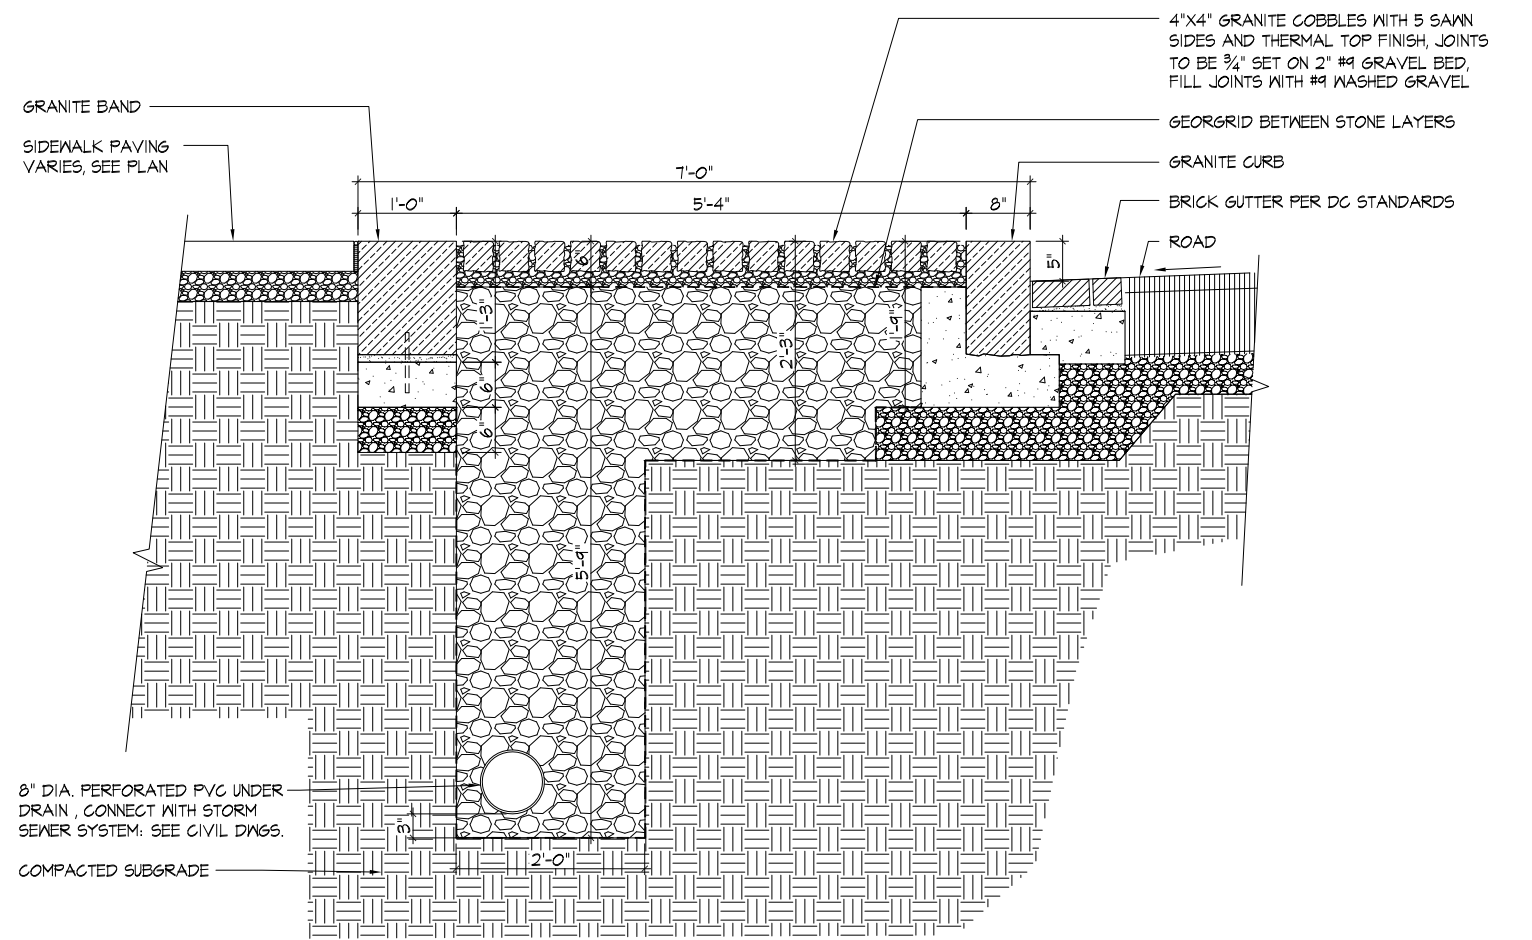

SIDEWALKS:
3'x3' SCORED TINTED CONCRETE

LID ZONE:
4"x4" SMOOTH CUT GRANITE COBBLES -
SALT & PEPPER

12"x24" GRANITE BAND -
SALT & PEPPER

INTERSECTIONS:
4"x4" SMOOTH CUT COBBLE STONE PAVERS -
VIRGINIA MIST

KEY PLAN

LID TREE PLANTING DETAILS

A L.I.D. TREE PLANTING - PLAN
SCALE: 1/8" = 1'-0"

B L.I.D. TREE PLANTING - ISONOMETRIC
SCALE: 1/4" = 1'-0"

C L.I.D. TREE PLANTING - SECTION
SCALE: 1/4" = 1'-0"

D BIORETENTION CURB INLET - SECTION
SCALE : 1/2" = 1'-0"

E BIORETENTION CURB INLET - SECTION/ELEVATION
SCALE : 1/2" = 1'-0"

F L.I.D. GRANITE PAVERS
SCALE : 1/2" = 1'-0"

G PRECAST CONCRETE VAULT
SCALE : 1/4" = 1'-0"

BENCH DETAILS

A BENCH PLAN
SCALE: 1/2" = 1'-0"