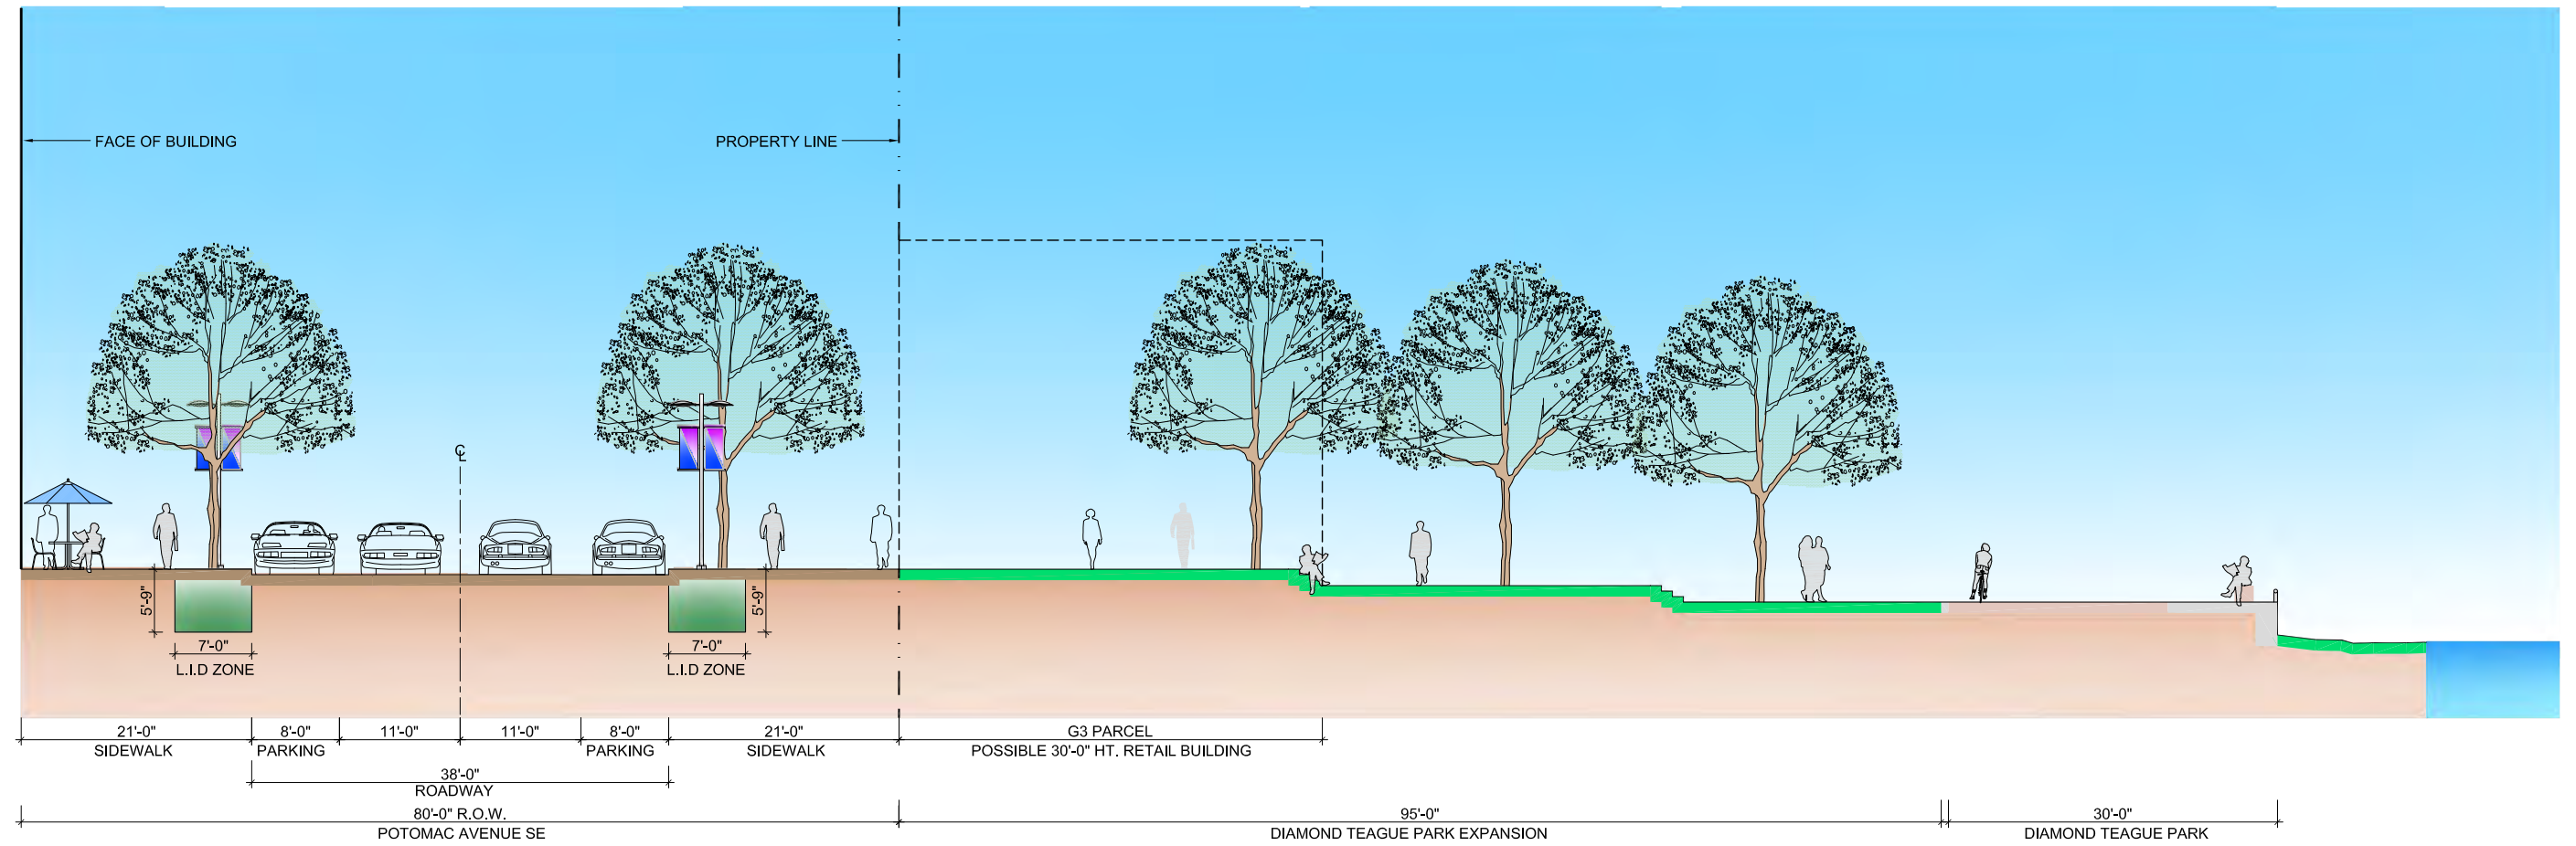

TYPICAL STREET SECTIONS

SECTION C-C

PAVING ENLARGEMENT PLAN AT N PLACE

- INTERSECTIONS:
4"x4" SMOOTH CUT COBBLE
STONE PAVERS - VIRGINIA MIST
- LID ZONE:
12"x24" GRANITE BAND -
SALT & PEPPER
- 4"x4" SMOOTH CUT GRANITE COBBLES -
SALT & PEPPER
- ROADWAY:
ASPHALT WITH 12" WIDE BRICK GUTTER
PER DC STANDARDS
- CROSS WALKS:
8"x8" CARNELIAN GRANITE OR
PRECAST PAVERS
- 8"x4" GRANITE BAND -
SALT & PEPPER
- SIDEWALKS:
12"x24" PRECAST PAVERS
PATTERN DEFINED BY 2 FINISHES
- BUILDING FACE:
12"x24" GRANITE BAND
- SIDEWALKS:
8"x8" PRECAST PAVERS
- RETAIL PLAZA:
24"x24" PRECAST PAVERS OR GRANITE

- SIDEWALKS:
3'x3' SCORED TINTED CONCRETE
- SIDEWALKS:
8"x8" PRECAST PAVERS
- BUILDING FACE:
12"x24" PRECAST PAVERS BAND
- RETAIL PLAZA:
24"x24" PRECAST PAVERS OR
GRANITE
- LID ZONE:
4"x4" SMOOTH CUT GRANITE COBBLES -
SALT & PEPPER
- 12"x24" GRANITE BAND -
SALT & PEPPER

PAVING ENLARGEMENT PLAN AT O ST

SIDEWALKS:
3'x3' SCORED TINTED CONCRETE

BUILDING FACE:
12"x24" PRECAST PAVERS BAND

SIDEWALKS:
8"x8" PRECAST PAVERS

ROADWAY:
ASPHALT WITH 12" WIDE BRICK GUTTER
PER DC STANDARDS

KEY PLAN

LID TREE PLANTING DETAILS

A L.I.D. TREE PLANTING - PLAN
SCALE: 1/8" = 1'-0"

B L.I.D. TREE PLANTING - ISONOMETRIC
SCALE: 1/4" = 1'-0"

C L.I.D. TREE PLANTING - SECTION
SCALE: 1/4" = 1'-0"

D BIORETENTION CURB INLET - SECTION
SCALE : 1/2" = 1'-0"