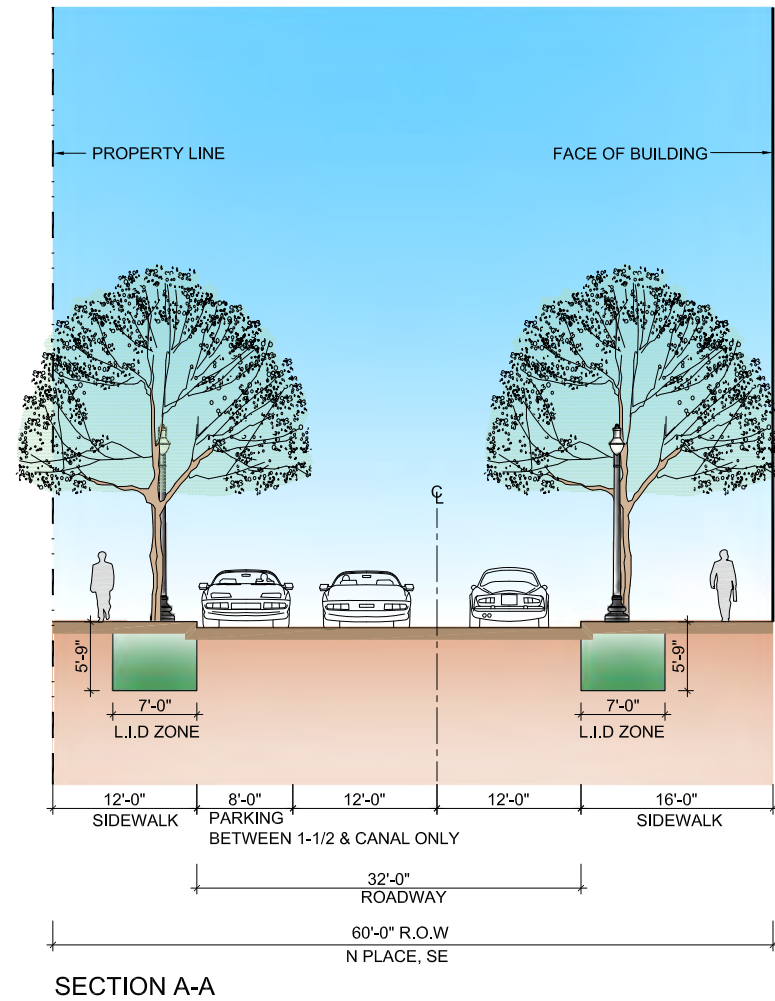

TYPICAL STREET SECTIONS

SECTION C-C

PAVING ENLARGEMENT PLAN AT N PLACE

- INTERSECTIONS:
4"x4" SMOOTH CUT COBBLE
STONE PAVERS - VIRGINIA MIST
- LID ZONE:
12"x24" GRANITE BAND -
SALT & PEPPER
- 4"x4" SMOOTH CUT GRANITE COBBLES -
SALT & PEPPER
- ROADWAY:
ASPHALT WITH 12" WIDE BRICK GUTTER
PER DC STANDARDS
- CROSS WALKS:
8"x8" CARNELIAN GRANITE OR
PRECAST PAVERS
- 8"x4" GRANITE BAND -
SALT & PEPPER
- SIDEWALKS:
12"x24" PRECAST PAVERS
PATTERN DEFINED BY 2 FINISHES
- BUILDING FACE:
12"x24" GRANITE BAND
- SIDEWALKS:
8"x8" PRECAST PAVERS
- RETAIL PLAZA:
24"x24" PRECAST PAVERS OR GRANITE

- SIDEWALKS:
3'x3' SCORED TINTED CONCRETE
- SIDEWALKS:
8"x8" PRECAST PAVERS
- BUILDING FACE:
12"x24" PRECAST PAVERS BAND
- RETAIL PLAZA:
24"x24" PRECAST PAVERS OR
GRANITE
- LID ZONE:
4"x4" SMOOTH CUT GRANITE COBBLES -
SALT & PEPPER
- 12"x24" GRANITE BAND -
SALT & PEPPER

PAVING ENLARGEMENT PLAN AT O ST

SIDEWALKS:
3'x3' SCORED TINTED CONCRETE

BUILDING FACE:
12"x24" PRECAST PAVERS BAND

SIDEWALKS:
8"x8" PRECAST PAVERS

ROADWAY:
ASPHALT WITH 12" WIDE BRICK GUTTER
PER DC STANDARDS

KEY PLAN

LID TREE PLANTING DETAILS

A L.I.D. TREE PLANTING - PLAN
SCALE: 1/8" = 1'-0"

B L.I.D. TREE PLANTING - ISONOMETRIC
SCALE: 1/4" = 1'-0"

C L.I.D. TREE PLANTING - SECTION
SCALE: 1/4" = 1'-0"

D BIORETENTION CURB INLET - SECTION
SCALE : 1/2" = 1'-0"