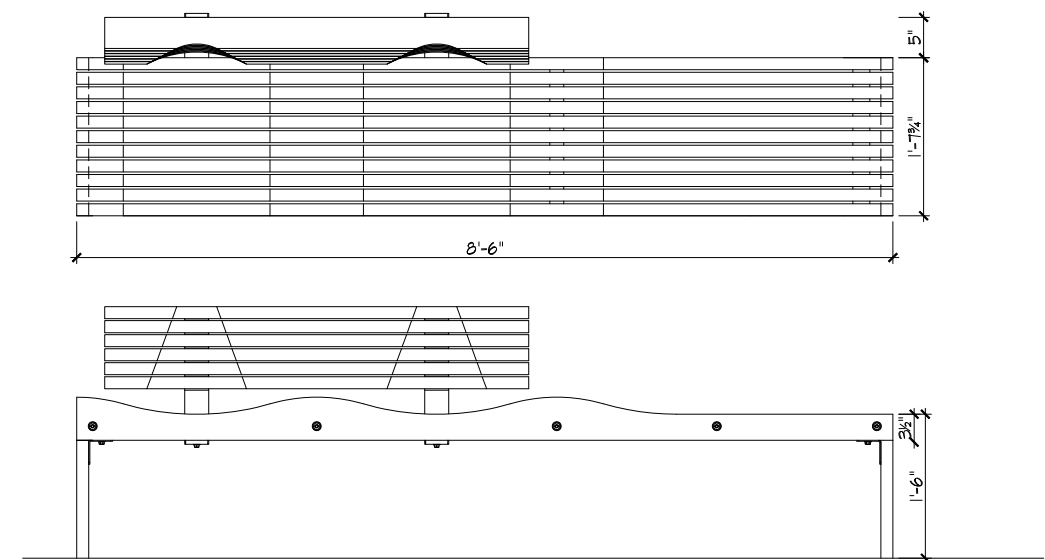

KEY PLAN

LID TREE PLANTING DETAILS

A L.I.D. TREE PLANTING - PLAN
SCALE: 1/8" = 1'-0"

B L.I.D. TREE PLANTING - ISONOMETRIC
SCALE: 1/4" = 1'-0"

C L.I.D. TREE PLANTING - SECTION
SCALE: 1/4" = 1'-0"

D BIORETENTION CURB INLET - SECTION
SCALE : 1/2" = 1'-0"

E BIORETENTION CURB INLET - SECTION/ELEVATION
SCALE : 1/2" = 1'-0"

F L.I.D. GRANITE PAVERS
SCALE : 1/2" = 1'-0"

G PRECAST CONCRETE VAULT
SCALE : 1/4" = 1'-0"

BENCH DETAILS

A BENCH PLAN
SCALE: 1/2" = 1'-0"

B 8'-6" BENCH PLAN AND ELEVATION - OPT 1
SCALE: 1/2" = 1'-0"

C 10'-0" BENCH PLAN AND ELEVATION
SCALE: 1/2" = 1'-0"

D 8'-6" BENCH PLAN AND ELEVATION - OPT 2
SCALE: 1/2" = 1'-0"

E 8'-6" BENCH ISOMETRIC VIEWS
SCALE : NTS