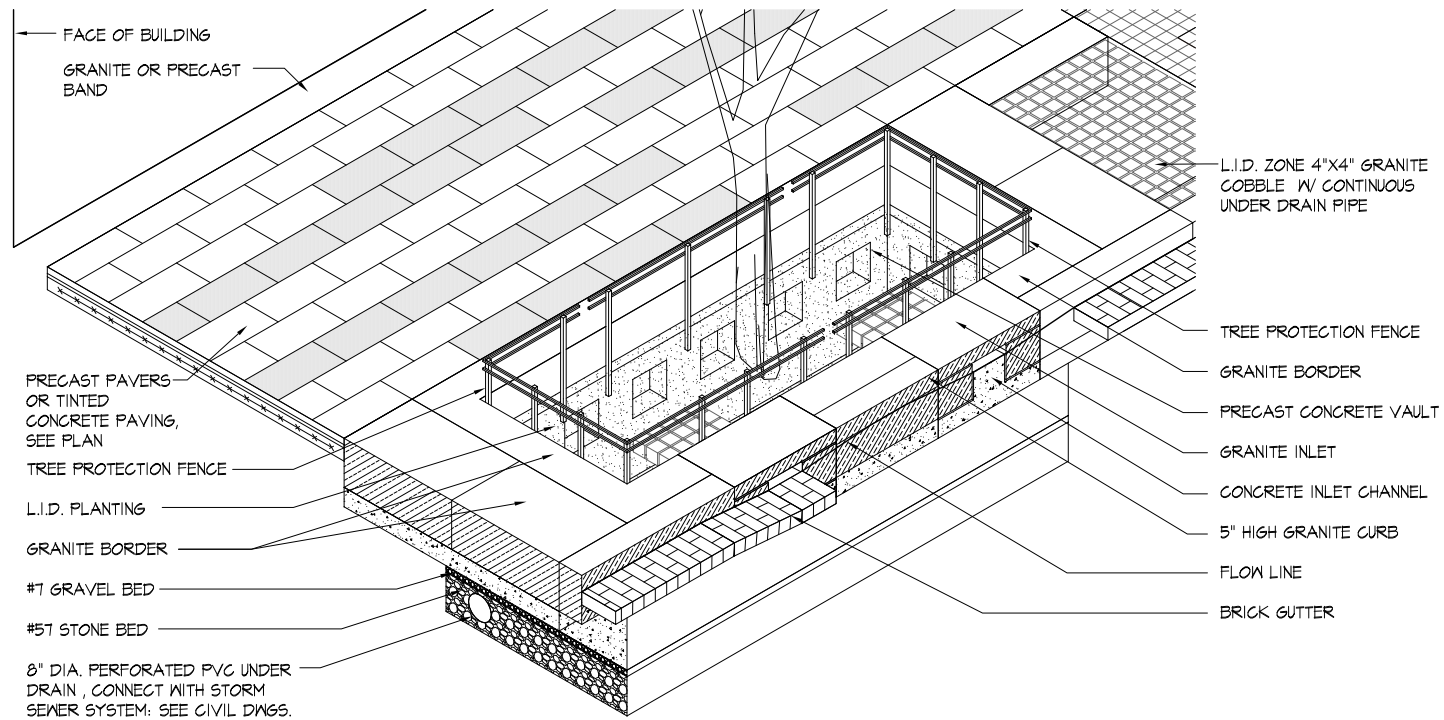

SIDEWALKS:
3'x3' SCORED TINTED CONCRETE

LID ZONE:
4"x4" SMOOTH CUT GRANITE COBBLES -
SALT & PEPPER

12"x24" GRANITE BAND -
SALT & PEPPER

INTERSECTIONS:
4"x4" SMOOTH CUT COBBLE STONE PAVERS -
VIRGINIA MIST

KEY PLAN

LID TREE PLANTING DETAILS

A L.I.D. TREE PLANTING - PLAN
SCALE: 1/8" = 1'-0"

B L.I.D. TREE PLANTING - ISONOMETRIC
SCALE: 1/4" = 1'-0"

C L.I.D. TREE PLANTING - SECTION
SCALE: 1/4" = 1'-0"

D BIORETENTION CURB INLET - SECTION
SCALE : 1/2" = 1'-0"